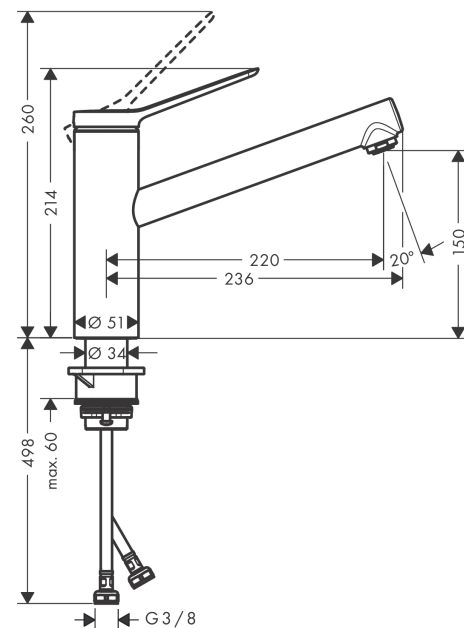

#### product features

- ComfortZone 150
- swivel range adjustable in 3 steps 60°, 110° or 360°
- normal spray
- connection dimension: DN15
- maximum flow rate at 3 bar: 5 l/min
- ceramic cartridge
- connection type: G 3/8 connections
- temperature limitation adjustable
- suitable for continuous flow water heaters
- flow rate limited to maximum 6 l/min

### Scale drawing