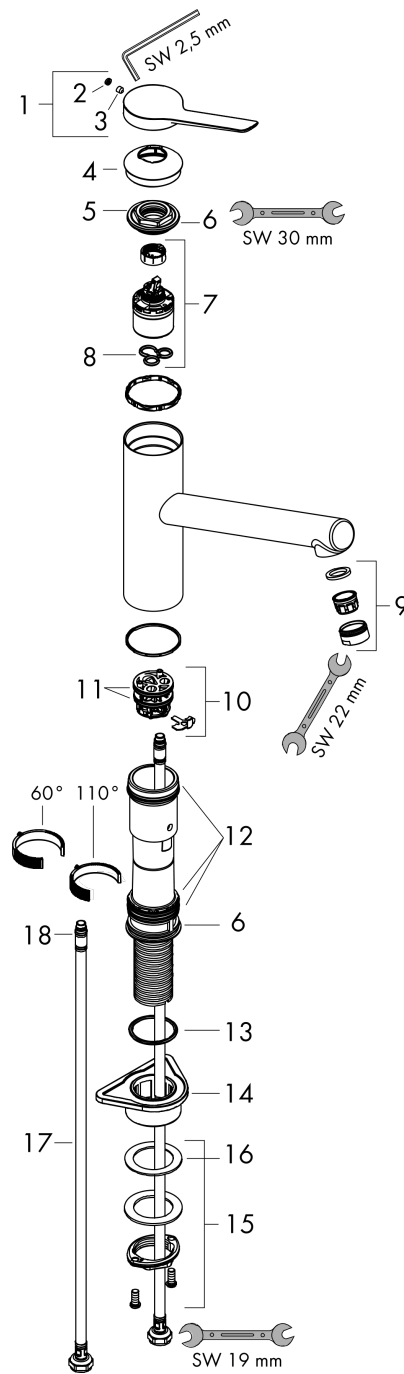

#### product features

- ComfortZone 150
- swivel range adjustable in 3 steps 60°, 110° or 360°
- normal spray
- connection dimension: DN15
- maximum flow rate at 3 bar: 5 l/min
- ceramic cartridge
- connection type: G 3/8 connections
- temperature limitation adjustable
- suitable for continuous flow water heaters
- flow rate limited to maximum 6 l/min

### Scale drawing

### Flowchart

**Zesis M33**

**Single lever kitchen mixer 150, Eco, 1jet**

Surfaces: **Chrome** Article Number: **74811000**

**Exploded Drawing**

Year of production: >10/21

### Spare part list

Year of production: >10/21

Pos.	Description	Article Number	Price	PU
1	handle	94390000	€ 44,63	1
2	screw cover	93735610	€ 8,45	1
3	hollow set screw M5x5	98446000	€ 3,21	1
4	flange	94388000	€ 8,45	1
5	nut	94389000	€ 35,94	1
6	O-ring 41x2	98212000	€ 3,21	1
7	cartridge, assy	93897000	€ 70,57	1
8	seal	95008000	€ 8,45	1
9	aerator M24x1 (5 l/min)	13185000	-	1
10	adapter for cartridge	98750000	€ 11,31	1
11	O-Ring 30x2	98186000	€ 3,21	1
12	sealing set	98702000	€ 8,45	1
13	O-Ring 36x2,5	98190000	€ 3,21	1
14	support	97523000	€ 5,24	1
15	fixing set (Ø 34)	95049000	€ 13,92	1
16	lever collar	97548000	€ 3,21	1
17	connection hose 600 mm M8x0,75 G3/8	96510000	€ 22,37	1
18	O-ring 7x1,5	98422000	€ 3,21	1
a	set of adapters	93395000	€ 22,37	1